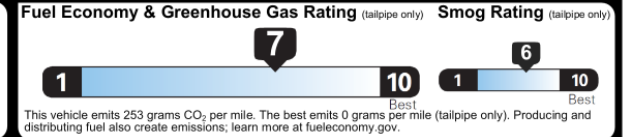

AUDIO & ENTERTAINMENT
NissanConnect®+
7" Color Touch-Screen Display
Apple CarPlay®+
Android Auto™+
Bluetooth® Hands-Free Phone System+
Streaming Audio via Bluetooth®+
Hands-Free Text Messaging Assistant+
Siri® Eyes Free+
Wireless Charger
7" Advanced Drive-Assist™ Display
AM/FM w/ RDS, MP3 and Aux-in
4 Speakers
(1) 12V DC Power Outlet, (2) USB Type-C
and (1) USB Type-A ports

EXTERIOR
16" Alloy Wheel
Body-Color Exterior Mirrors
Body-Color Exterior Door Handles
Temporary Spare Tire
LED Low/High Beam Headlights
w/ LED Signature Lamp

+See your Dealer for terms,
conditions and limitations
++Replaces standard equipment

Manufacturer's Suggested Retail Base Price:	$20,490.00
Options Included by Manufacturer	
SPLASH GUARDS	245.00
CARPETED FLOOR MATS & TRUNK MAT	280.00
TRUNK PACKAGE	140.00
Trunk Net	
Shopping Bag Hooks	
DESTINATION CHARGES	1,140.00
Total*	$22,295.00

EPA DOT Fuel Economy and Environment Gasoline Vehicle

Fuel Economy
35 MPG
combined city/hwy
32 city
40 highway
2.9 gallons per 100 miles

COMPACT CARS range from 17 to 116 MPG. The best vehicle rates 140 MPGe.

You save $2,000
in fuel costs over 5 years compared to the average new vehicle.

Annual fuel cost $1,500

fueleconomy.gov

Calculate personalized estimates and compare vehicles

GOVERNMENT 5-STAR SAFETY RATINGS

Overall Vehicle Score ★★★★★
Based on the combined ratings of frontal, side and rollover.
Should ONLY be compared to other vehicles of similar size and weight.

Frontal Crash Driver ★★★★★ Passenger ★★★★★
Based on the risk of injury in a frontal impact.
Should ONLY be compared to other vehicles of similar size and weight.

Side Crash Front seat ★★★★★ Rear seat ★★★★★
Based on the risk of injury in a side impact.

Rollover ★★★★★
Based on the risk of rollover in a single-vehicle crash.

Star ratings range from 1 to 5 stars (★★★★★) with 5 being the highest.
Source: National Highway Traffic Safety Administration (NHTSA)
www.safercar.gov or 1-888-327-4236

This Vehicle qualifies for Nissan's

Security+Plus Extended Protection Plan

The only service agreement backed by Nissan Extended Services North America!
Ask your dealer for details, or call 1-800-NISSAN-1 for more information

DELIVERY

VEHICLE COLORS:
EXT: BRILLIANT SILVER
INT: GRAPHITE

FINAL ASSEMBLY POINT:
AGUAS (ABV) MEX
TRANSPORT METHOD:
TRUCK

DEALER:
REGAL NISSAN INC
1090 HOLCOMB BRIDGE RD
ROSWELL GA
30076

VIN: 3N1CN8EV2SL870956
EMS: 50 STATE EMISSIONS
MDL: 10215-870956 K23-K
OPT: G-B93C03L93M92

20250713020030R11841

*Does not include dealer installed options and accessories, local taxes or license fees. This label has been applied pursuant to federal law. Do not remove prior to delivery to the ultimate purchaser.

**Not actual Monroney Label. Provided for informational purposes only. Vehicle features, pricing and other information subject to change, may vary from actual vehicle content and/or Monroney label description. While Nissan makes reasonable efforts to ensure accuracy of information, Nissan is not responsible for changes, errors or omissions. See actual vehicle and/or verify information in question with your Nissan dealer.